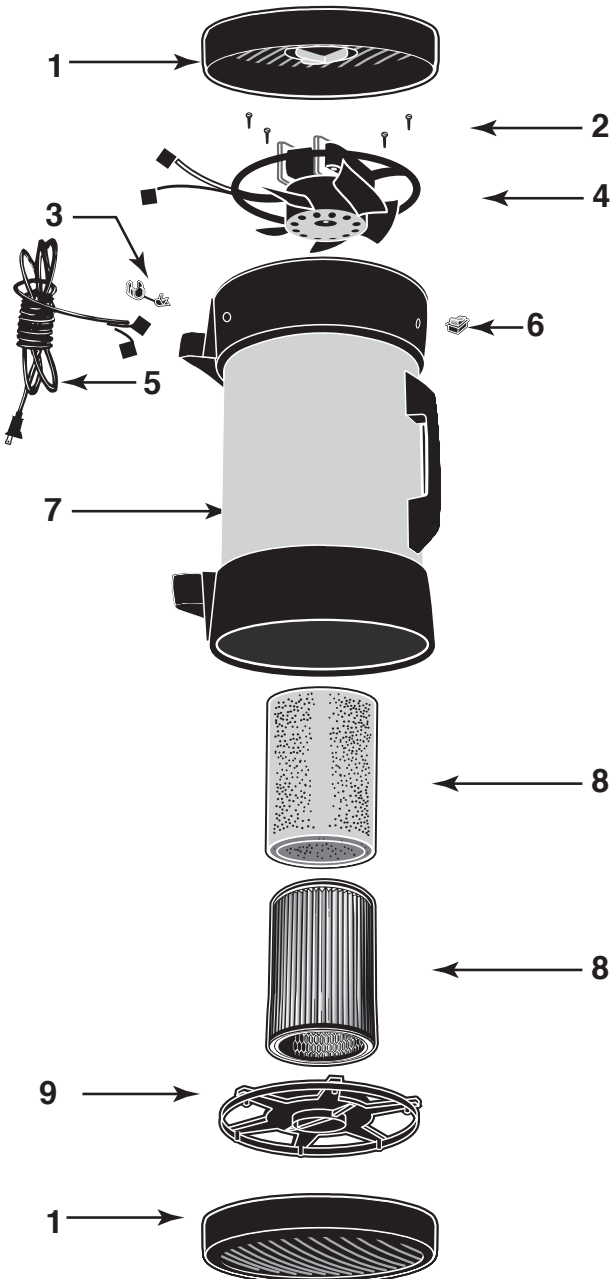

AC235 Series

Model AC235A

ITEM	DESCRIPTION	PART NO.
1	Guard	6220400
2	Machine Screw 10-24 x 3/4" Pan Hd	0803999
3	Strain Relief	3400999
4	Motor	6220297
5	Cord	6221102
6	Switch	8231900
7	Tank	6222497
8	Filter Kit*	80170
9	Filter Retainer	6220201

* Includes cartridge filter and foam sleeve.

** Replacement parts may differ from original equipment.