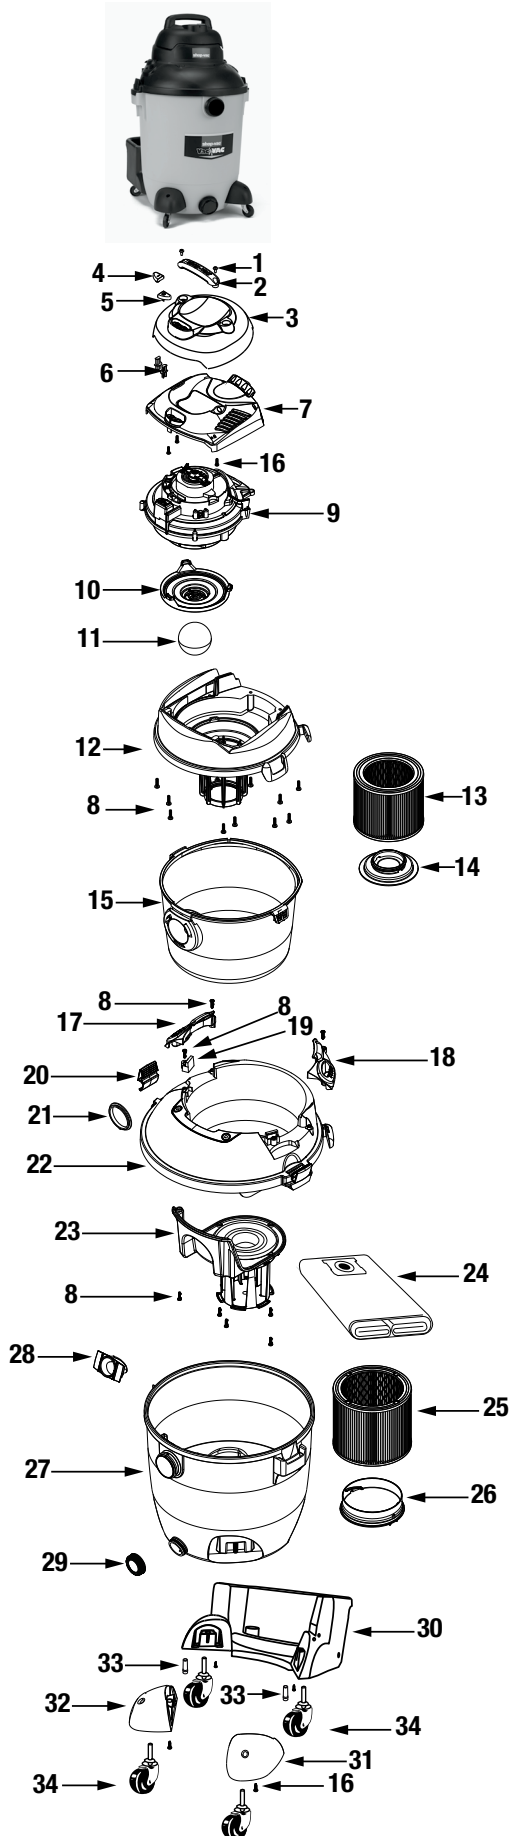

# VN92 Series

# Model VN92500A

ITEM	DESCRIPTION	PART NO.
1	Screw ¼ x 1.5" Trilobe PH Pan	1517499
2	Handle	1944475
3	Outer Motor Cover (Includes 4 & 5)	3740556
4	Switch Button - I	7414200
5	Switch Button - O	7414210
6	Switch Button Extension	7414250
7	Inner Motor Cover	3741054
8	Screw 10 x ¾" SL Hex Head	1517699
9	Power Unit Assembly	8137297
10	Grid Plate	8866010
11	Ball Float	0081120
12	Lid Cage and Latch Assembly	1945396
13	Cartridge Filter	90398
14	Filter Retainer	3183000
15	Tank Assembly	1094797
16	Screw ¼ x ¾ Trilobe	1503999
17	Securement Arm - Left	3540721
18	Securement Arm - Right	3540701
19	Stop	3540751
20	Lid Latch	7444500
21	Inlet Gasket	2075000
22	Cradle Assembly (Includes 17-21)	1944447
23	Filter Cage Assembly	1944433
24	Collection Bag	90662
25	Cartridge Filter	90304
26	Filter Retainer	3008000
27	Tank Assembly (Includes 28 & 29)	1094897
28	Inlet Deflector	7413120
29	Drain Cover	7446800
30	Rear Dolly / Basket (Includes #32)	7417710
31	Caster Foot A	8568000
32	Caster Foot B	8568010
33	Retainer	8565500
34	Caster	6771200